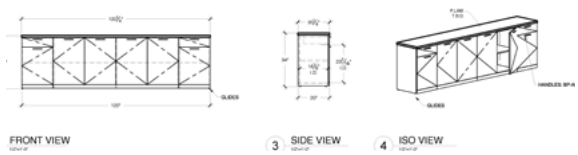

CR-1B Credenza

- 20"D x 29"H x 96"W Custom Credenza by HPL Contract
- Laminate finish
- 6 Hinged Doors with Adjustable Shelf, AV cut-outs, and Roll-Out Recycle Bin with 2 Cans
- Image for reference only

Unit: $XX.XX