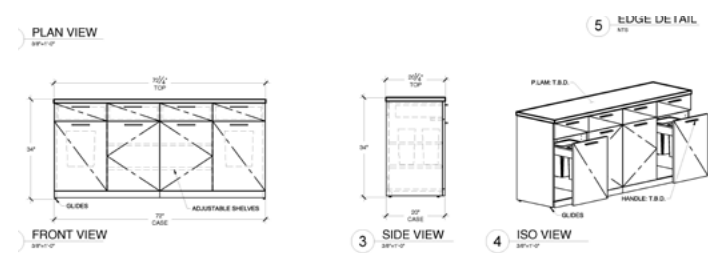

1. 42"H end gallery panels with fabric interior and laminate exterior tiles
2. 84"W x 30"D fixed primary worksurface
3. Desktop power module
4. Generation Task Chair with high performance arms, plastic base and hard casters

LP-1 Lectern

- Customized Lectern
- 20"D x 36"W x 42"H

Unit: \$XX.XX

WB-1F Whiteboard

- 4" x 16" LCS Deluxe Markerboards with Aluminum Frame

Unit: \$1,655.00

CR-1A Credenza

- 20"D x 34"H x 72"W Custom Credenza by HPL Contract
- Laminate finish
- 4 Hinged Doors with Adjustable Shelf, AV cut-outs, and Roll-Out Recycle Bin with 2 Cans