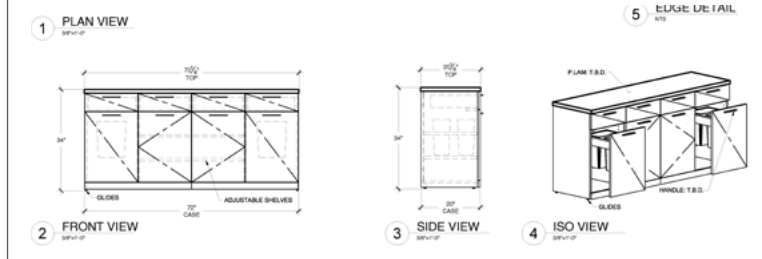

CR-1A Credenza

- 20"D x 34"H x 72"W Custom Credenza by HPL Contract
- Laminate finish
- 4 Hinged Doors, Double Pull-Out Trasy & Recycle and Bins

Unit: $XX.XX