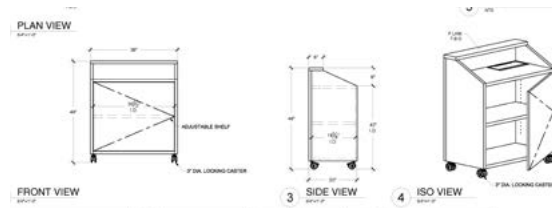

LP-2 Lectern

- 20"D x 42"H x 36"W Custom Lectern by HPL Contract
- Laminate finish

Unit: $XX.XX