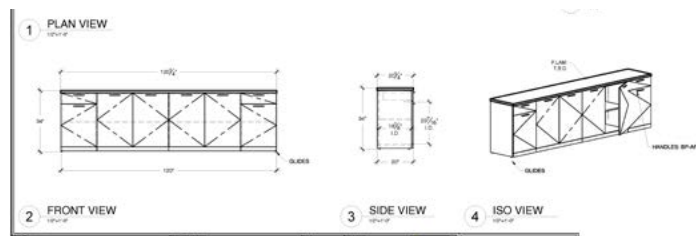

Unit: \$181.31

Custom Product
Image Not Available
See LP-2

LP-1 Lectern

- Customized Lectern
- 20"D x 36"W x 42"H

Unit: \$XX.XX

WB-1F Whiteboard

- 4" x 16" LCS Deluxe Markerboards with Aluminum Frame

Unit: \$1,655.00