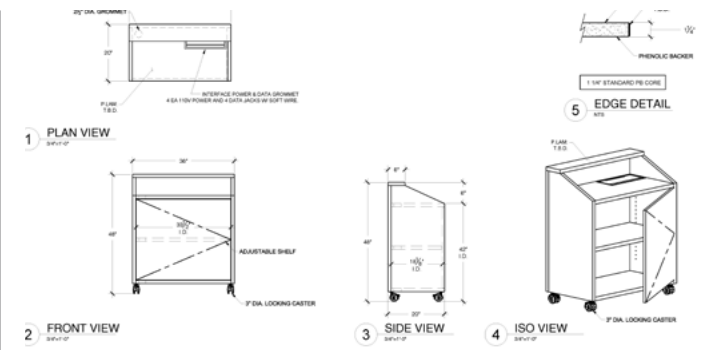

LP-2 Lectern

- 20"D x 42"H x 36"W Custom Lectern by HPL Contract
- Laminate finish

Unit: $XX.XX