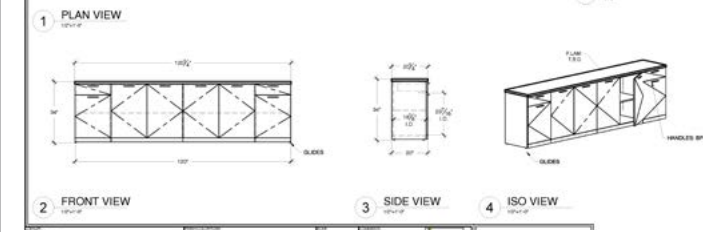

CR-1B Credenza

- 20"D x 29"H x 96"W Custom Credenza by HPL Contract
- Laminate finish
- 6 Hinged Doors with Adjustable Shelf, AV cut-outs, and Roll-Out Recycle Bin with 2 Cans
- Image for reference only

Unit: $XX.XX