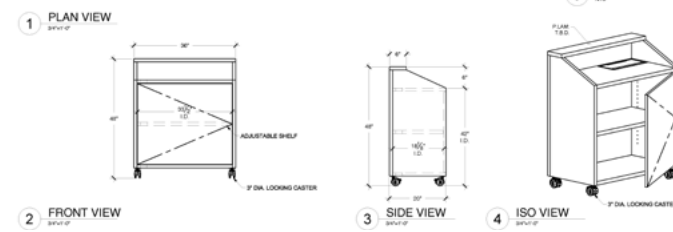

LP-2 Lectern

- 20"D x 42"H x 36"W Custom Lectern by HPL Contract
- Laminate finish

Unit: $XX.XX