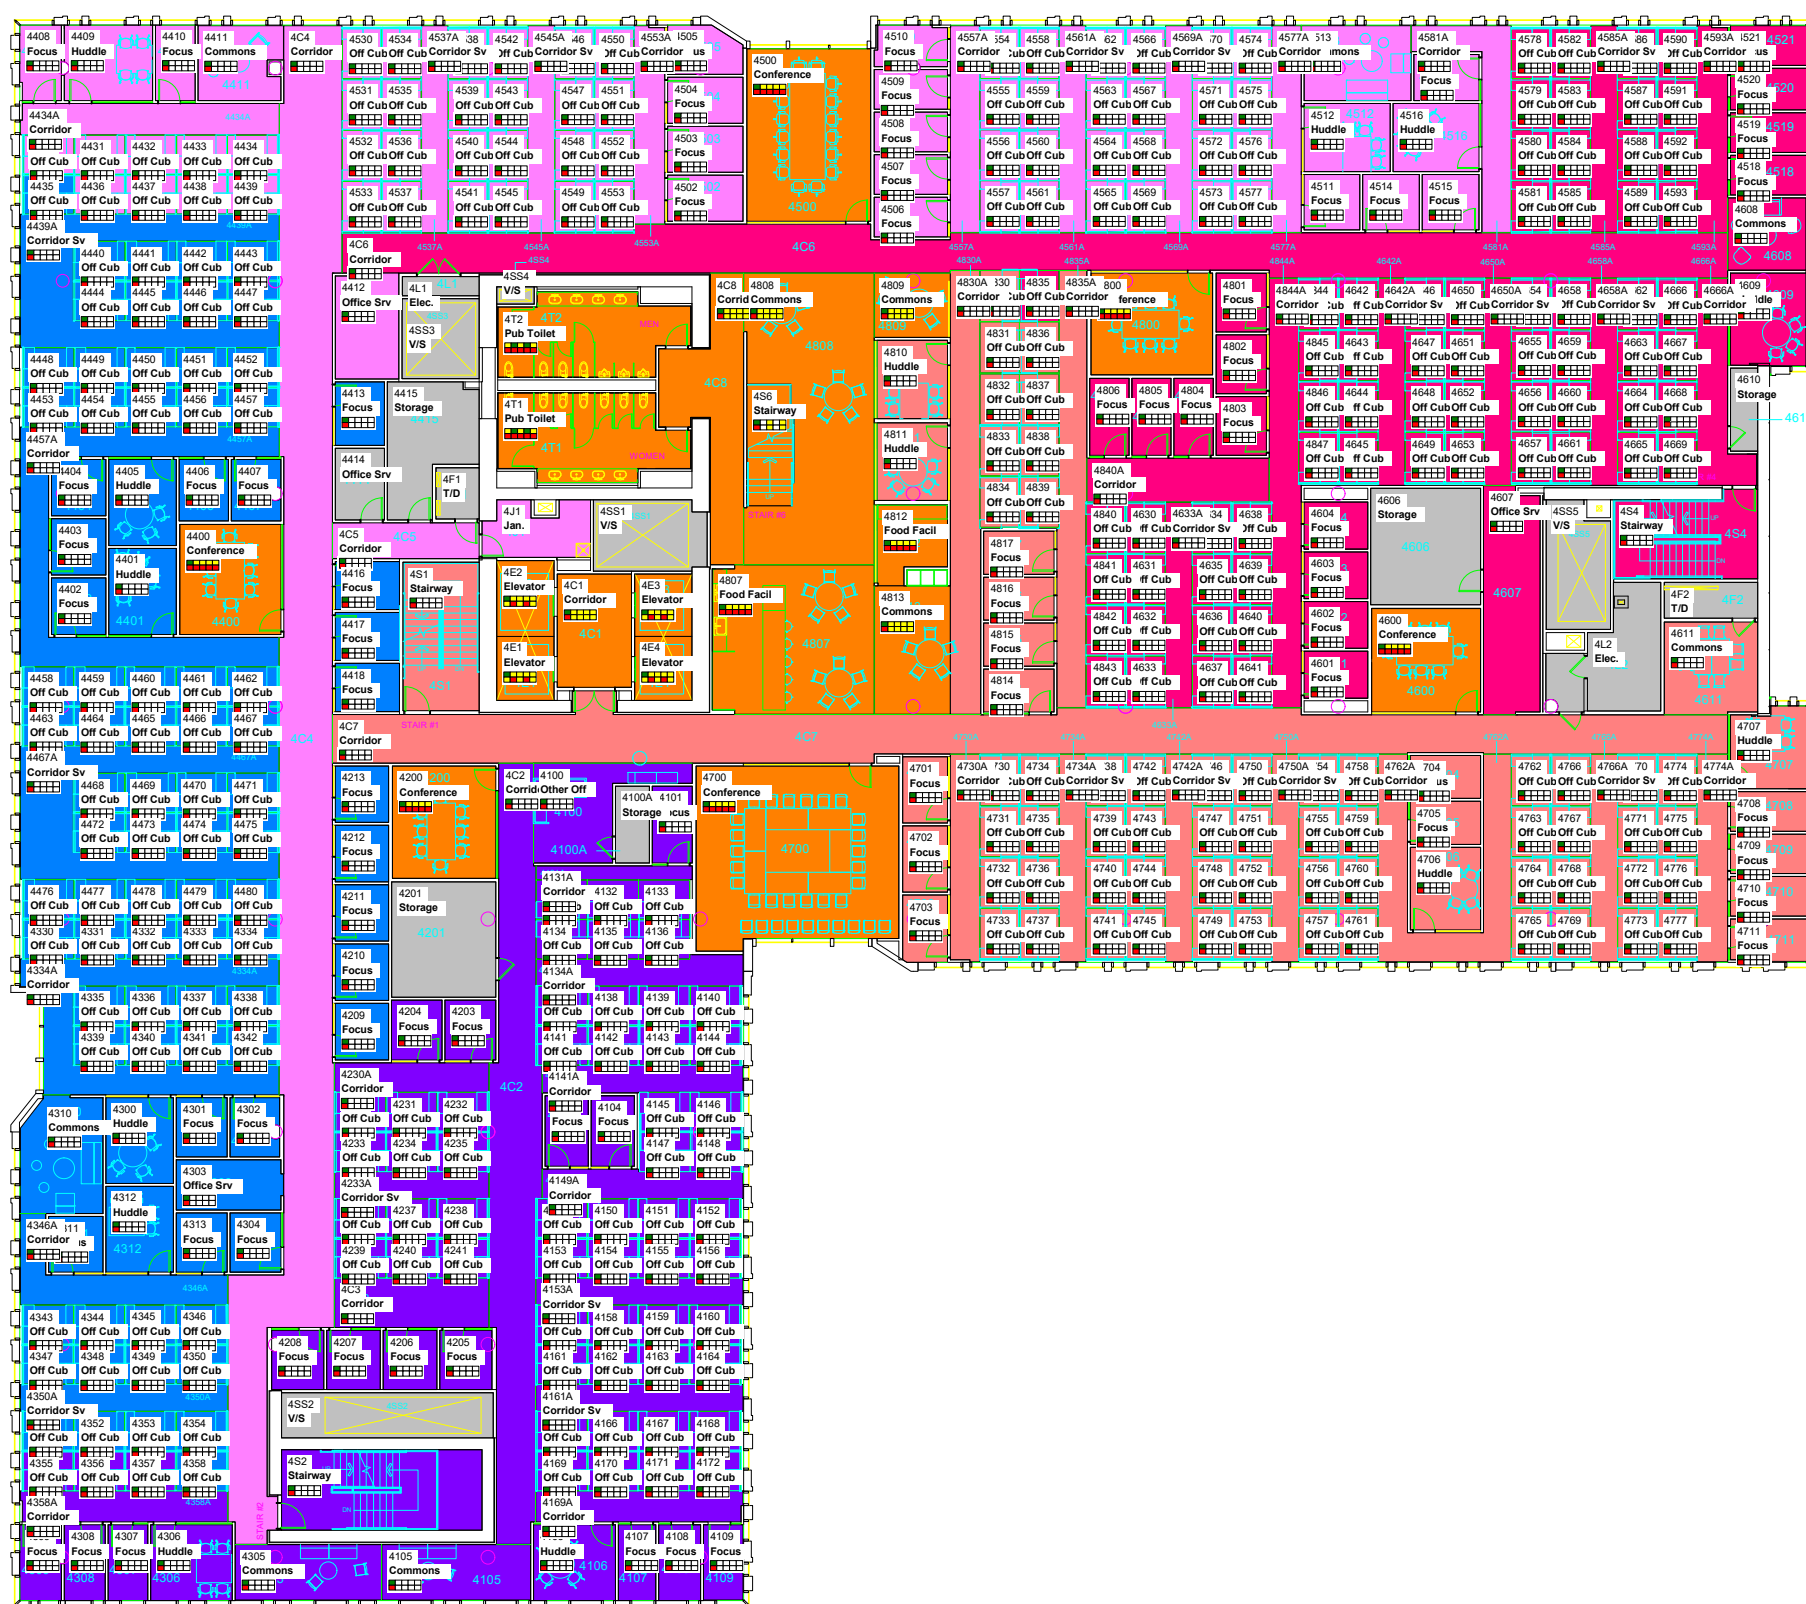

Work Plans Basis, All	
[Grey Box]	[Inactive]
[Light Green Box]	MH-0002 MH 2 - Daily
[Light Blue Box]	MH-0002A MH 2 - Monday
[Light Purple Box]	MH-0002B MH 2 - Tuesday
[Light Cyan Box]	MH-0002C MH 2 - Wednesday
[Light Orange Box]	MH-0002D MH 2 - Thursday
[Light Red Box]	MH-0002E MH 2 - Friday
[Light Yellow Box]	MH-0007 MH 7 - Daily

**Work Plans Basis, All**

- [Inactive]
- MH-0003 MH 3 - Daily
- MH-0003A MH 3 - Monday
- MH-0003B MH 3 - Tuesday
- MH-0003C MH 3 - Wednesday
- MH-0003D MH 3 - Thursday
- MH-0003E MH 3 - Friday

**Work Plans**  
Basis, All

- [Inactive]
- MH-0004 MH 4 - Daily
- MH-0004A MH 4 - Monday
- MH-0004B MH 4 - Tuesday
- MH-0004C MH 4 - Wednesday
- MH-0004D MH 4 - Thursday
- MH-0004E MH 4 - Friday

**Work Plans Basis, All**

- [Inactive]
- MH-0005 MH 5 - Daily
- MH-0005A MH 5 - Monday
- MH-0005B MH 5 - Tuesday
- MH-0005C MH 5 - Wednesday
- MH-0005D MH 5 - Thursday
- MH-0005E MH 5 - Friday

**Work Plans Basis, All**

[Grey]	[Inactive]
[Light Green]	MH-0003E MH 3 - Friday
[Light Blue]	MH-0004 MH 4 - Daily
[Light Purple]	MH-0005 MH 5 - Daily
[Light Yellow]	MH-0005E MH 5 - Friday
[Light Orange]	MH-0006 MH 6 - Daily
[Light Red]	MH-0006E MH 6 - Friday
[Light Cyan]	MH-0007 MH 7 - Daily
[Light Blue-Gray]	MH-0007A MH 7 - Monday
[Light Green-Gray]	MH-0007B MH 7 - Tuesday
[Light Purple-Gray]	MH-0007C MH 7 - Wednesday
[Light Yellow-Gray]	MH-0007D MH 7 - Thursday
[Light Cyan-Gray]	MH-0007E MH 7 - Friday