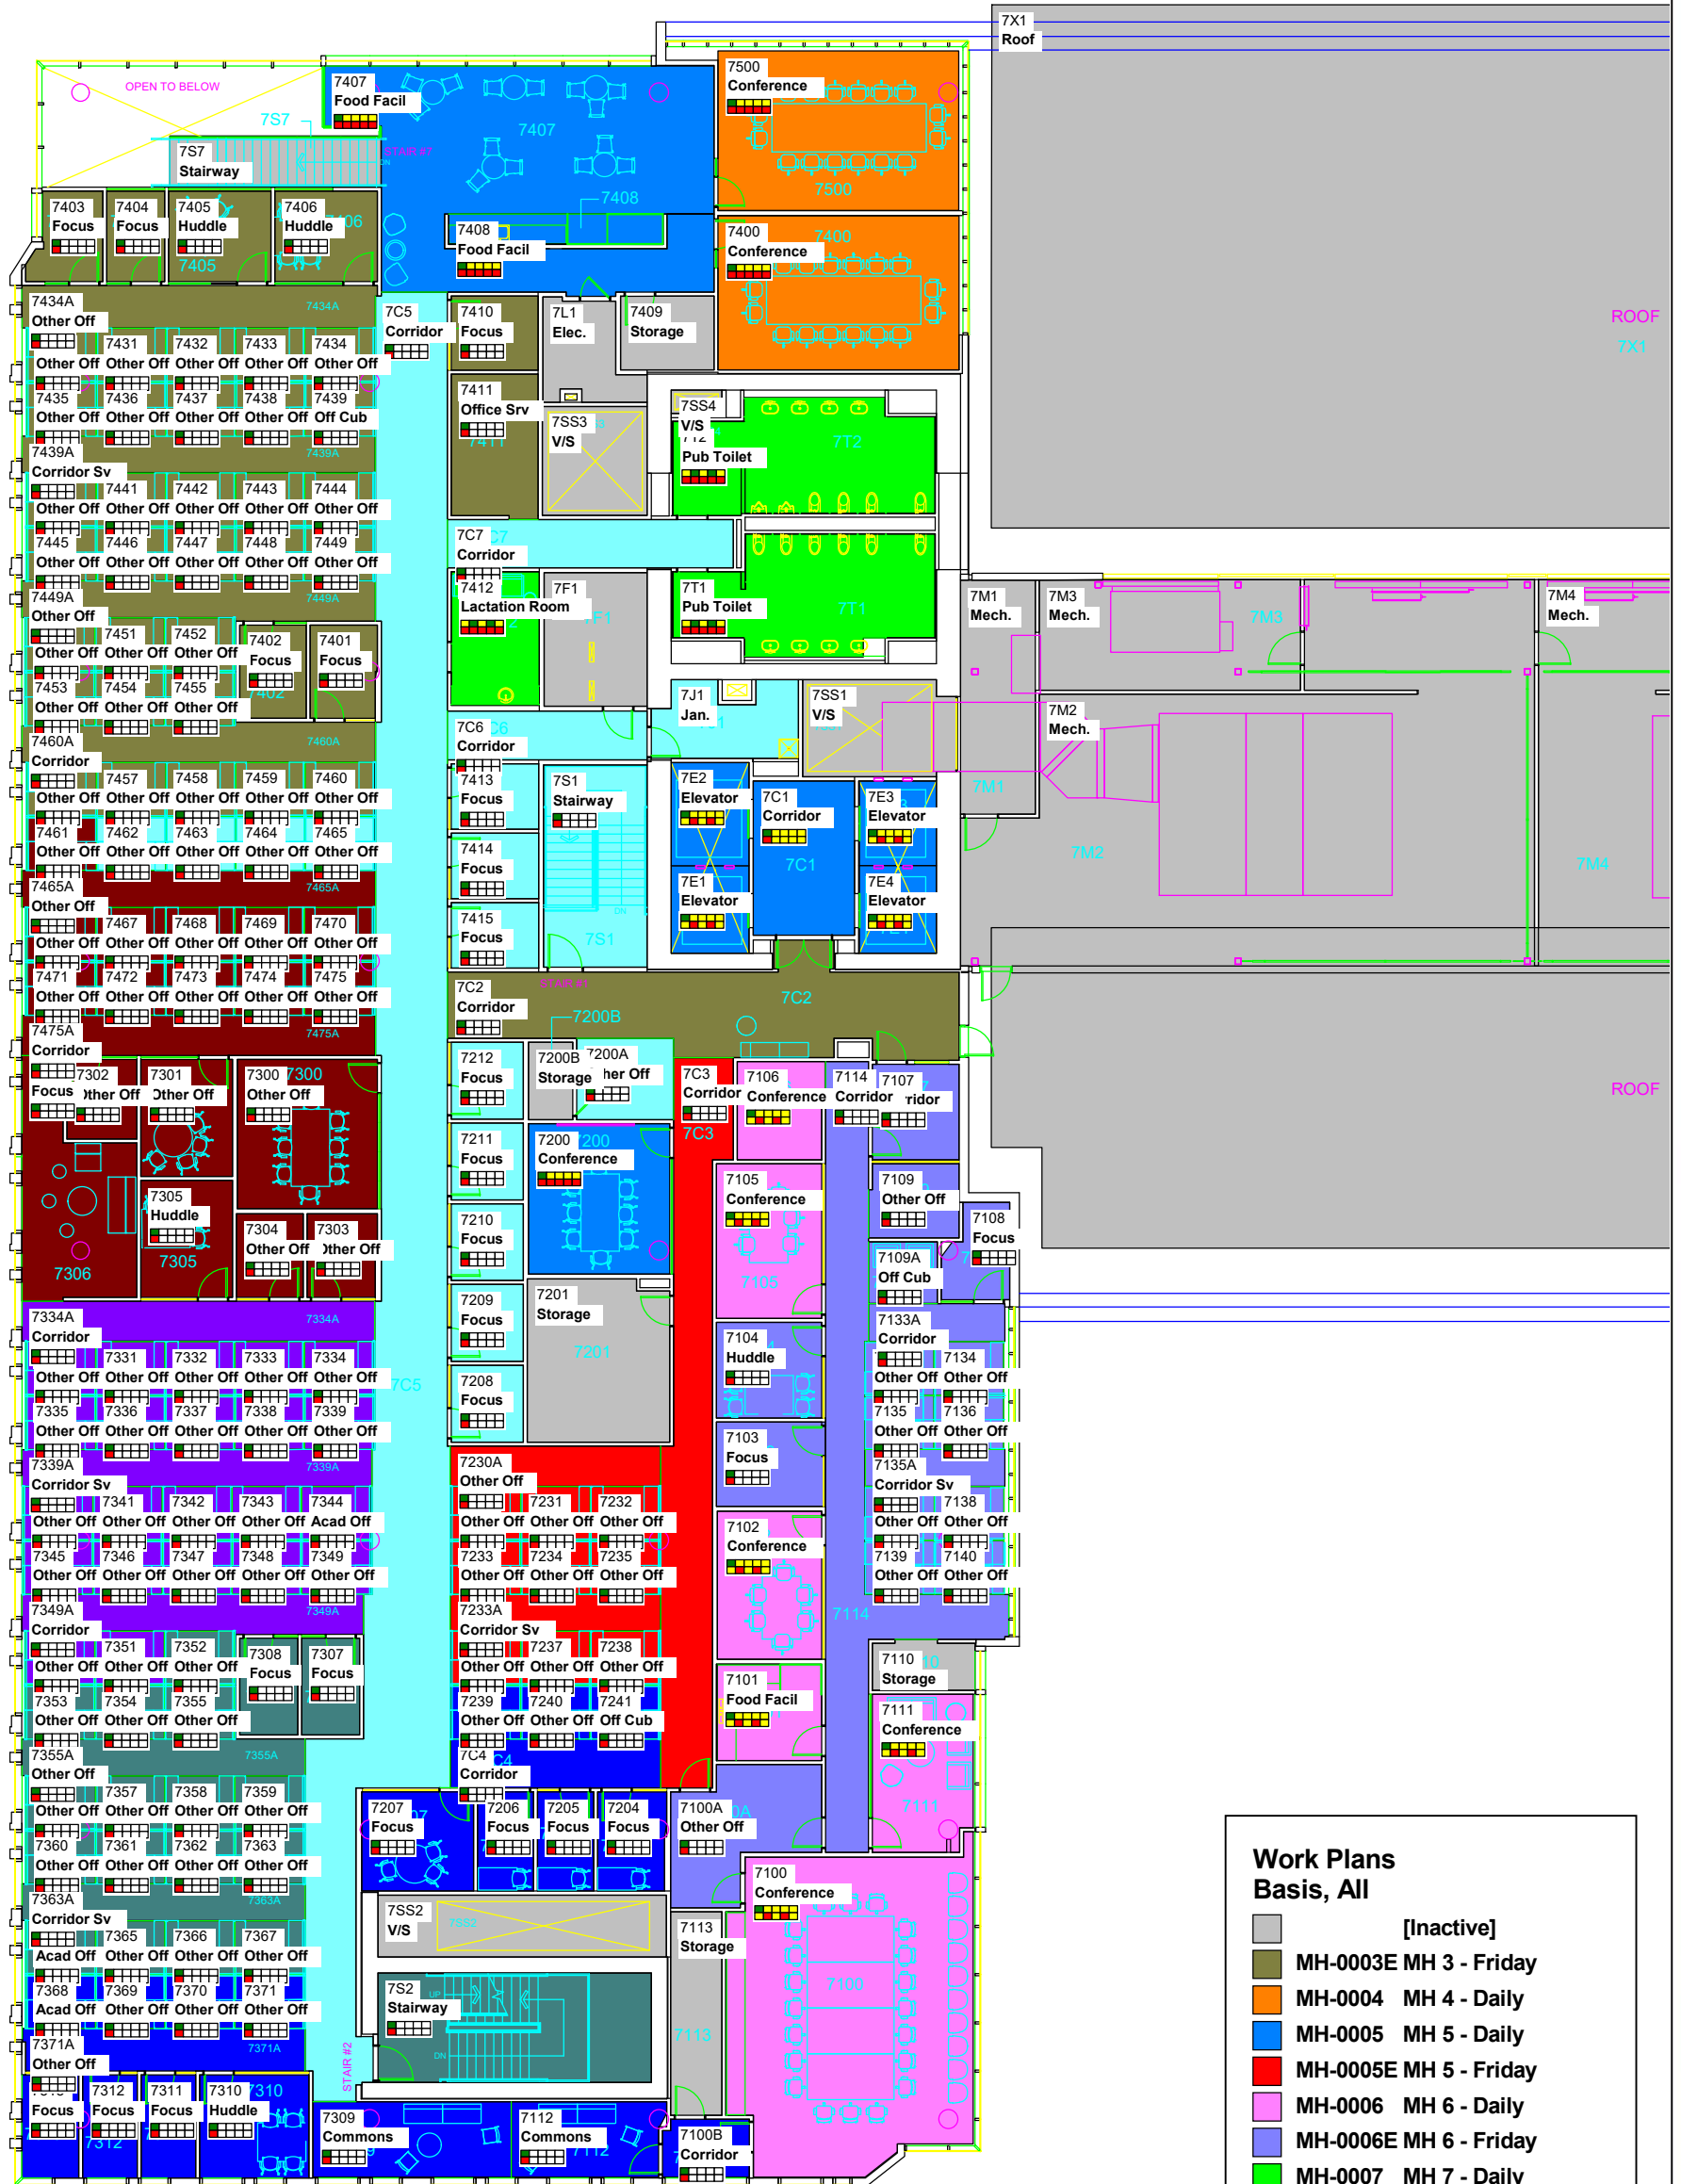

**Work Plans Basis, All**

- [Inactive]
- MH-0003 MH 3 - Daily
- MH-0003A MH 3 - Monday
- MH-0003B MH 3 - Tuesday
- MH-0003C MH 3 - Wednesday
- MH-0003D MH 3 - Thursday
- MH-0003E MH 3 - Friday

**Work Plans**  
Basis, All

- [Inactive]
- MH-0004 MH 4 - Daily
- MH-0004A MH 4 - Monday
- MH-0004B MH 4 - Tuesday
- MH-0004C MH 4 - Wednesday
- MH-0004D MH 4 - Thursday
- MH-0004E MH 4 - Friday

**Work Plans Basis, All**

- [Inactive]
- MH-0005 MH 5 - Daily
- MH-0005A MH 5 - Monday
- MH-0005B MH 5 - Tuesday
- MH-0005C MH 5 - Wednesday
- MH-0005D MH 5 - Thursday
- MH-0005E MH 5 - Friday

**Work Plans Basis, All**

- [Inactive]
- [Unassigned]
- MH-0006 MH 6 - Daily
- MH-0006A MH 6 - Monday
- MH-0006B MH 6 - Tuesday
- MH-0006C MH 6 - Wednesday
- MH-0006D MH 6 - Thursday
- MH-0006E MH 6 - Friday

**Work Plans Basis, All**

[Grey]	[Inactive]
[Light Green]	MH-0003E MH 3 - Friday
[Light Blue]	MH-0004 MH 4 - Daily
[Light Purple]	MH-0005 MH 5 - Daily
[Light Yellow]	MH-0005E MH 5 - Friday
[Light Orange]	MH-0006 MH 6 - Daily
[Light Red]	MH-0006E MH 6 - Friday
[Light Cyan]	MH-0007 MH 7 - Daily
[Light Blue-Gray]	MH-0007A MH 7 - Monday
[Light Green-Gray]	MH-0007B MH 7 - Tuesday
[Light Purple-Gray]	MH-0007C MH 7 - Wednesday
[Light Yellow-Gray]	MH-0007D MH 7 - Thursday
[Light Cyan-Gray]	MH-0007E MH 7 - Friday